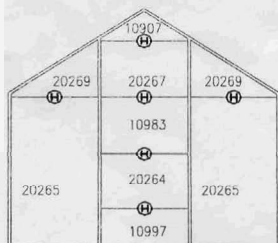

Glazing Plan for 46/66/86/106 Greenhouses With Large Pane Toughened Glass

Follow Glazing and Safety Instructions in Main Assembly Instructions. 'Z' Clips 00458 are not required.

46

46 + Vent

66

86

106

Plain
Gable

Ⓜ Use Clear 'H'
Section 12467
where shown.

An optional 5 bladed louvre window may be available as an accessory.

| | Model | 46 Without Roof Vent | 46 With Roof Vent | 66 | 86 | 106 |
|-------|-----------------------------------|-------------------------|----------------------|----|----|-----|
| Code | Description | | | | | |
| 10032 | 610 x 610 mm Toughened Glass | 2 | 3 | 3 | 3 | 4 |
| 10904 | 610 x 228 mm Toughened Glass | 1 | 1 | 1 | 1 | 1 |
| 10905 | 600 x 545 mm Toughened Glass | 0 | 1 | 1 | 1 | 2 |
| 10907 | 610 x 234 x 20 mm Toughened Glass | 2 | 2 | 2 | 2 | 2 |
| 10983 | 610 x 457 mm Toughened Glass | 1 | 1 | 1 | 1 | 1 |
| 10997 | 610 x 305 mm Toughened Glass | 1 | 1 | 1 | 1 | 1 |
| 20264 | 610 x 445 mm Toughened Glass | 1 | 1 | 1 | 1 | 1 |
| 20265 | 610 x 1210 mm Toughened Glass | 9 | 9 | 11 | 13 | 15 |
| 20266 | 610 x 1144 mm Toughened Glass | 4 | 3 | 5 | 7 | 8 |
| 20267 | 610 x 439 mm Toughened Glass | 1 | 1 | 1 | 1 | 1 |
| 20269 | 610 x 450 x 24 mm Toughened Glass | 4 | 4 | 4 | 4 | 4 |
| 12467 | Clear Plastic 'H' Section 610 mm | 8 | 8 | 8 | 8 | 8 |