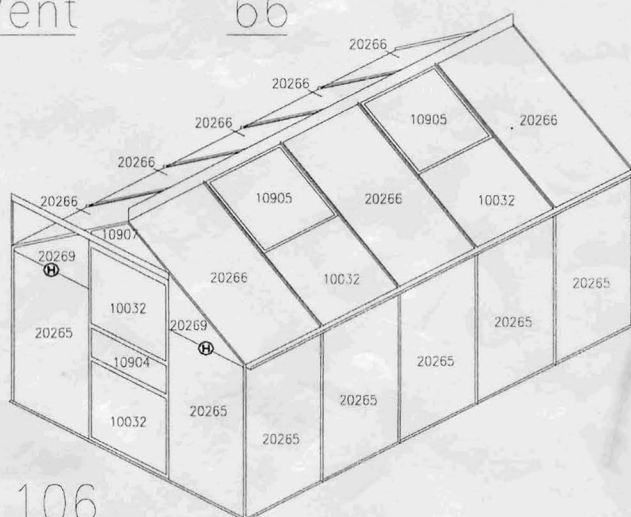

Glazing Plan for 46/66/86/106 Greenhouses With Large Pane Toughened Glass

Follow Glazing and Safety Instructions in Main Assembly Instructions. 'Z' Clips 00458 are not required.

46

46 + Vent

66

86

106

Plain
Gable

Ⓜ Use Clear 'H'
Section 12467
where shown.

An optional 5 bladed louvre window may be available as an accessory.

| | Model | 46 Without Roof Vent | 46 With Roof Vent | 66 | 86 | 106 |
|-------|-----------------------------------|-------------------------|----------------------|----|----|-----|
| Code | Description | | | | | |
| 10032 | 610 x 610 mm Toughened Glass | 2 | 3 | 3 | 3 | 4 |
| 10904 | 610 x 228 mm Toughened Glass | 1 | 1 | 1 | 1 | 1 |
| 10905 | 600 x 545 mm Toughened Glass | 0 | 1 | 1 | 1 | 2 |
| 10907 | 610 x 234 x 20 mm Toughened Glass | 2 | 2 | 2 | 2 | 2 |
| 10983 | 610 x 457 mm Toughened Glass | 1 | 1 | 1 | 1 | 1 |
| 10997 | 610 x 305 mm Toughened Glass | 1 | 1 | 1 | 1 | 1 |
| 20264 | 610 x 445 mm Toughened Glass | 1 | 1 | 1 | 1 | 1 |
| 20265 | 610 x 1210 mm Toughened Glass | 9 | 9 | 11 | 13 | 15 |
| 20266 | 610 x 1144 mm Toughened Glass | 4 | 3 | 5 | 7 | 8 |
| 20267 | 610 x 439 mm Toughened Glass | 1 | 1 | 1 | 1 | 1 |
| 20269 | 610 x 450 x 24 mm Toughened Glass | 4 | 4 | 4 | 4 | 4 |
| 12467 | Clear Plastic 'H' Section 610 mm | 8 | 8 | 8 | 8 | 8 |