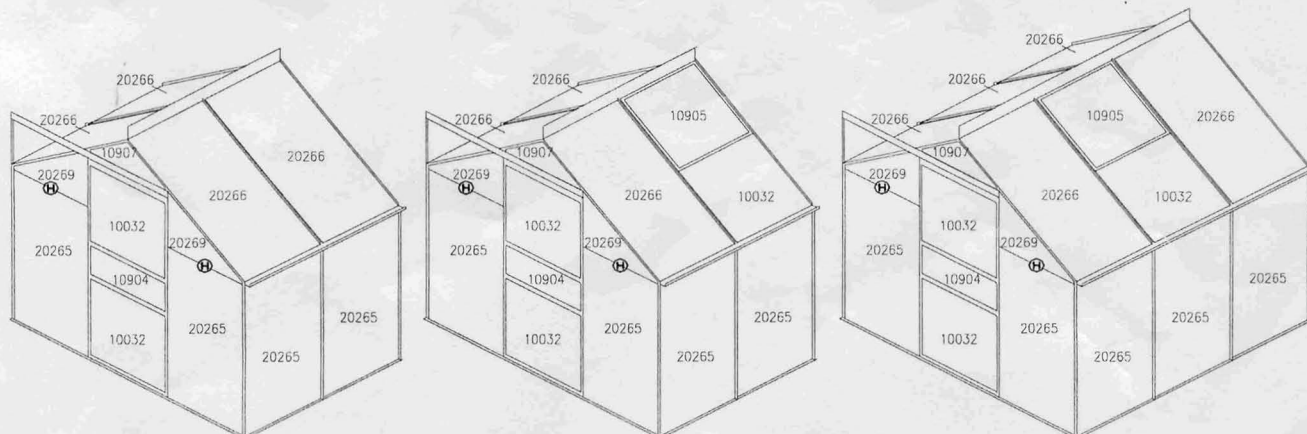

Glazing Plan for 46/66/86/106 Greenhouses With Large Pane Toughened Glass

Follow Glazing and Safety Instructions in Main Assembly Instructions. 'Z' Clips 00458 are not required.

46

46 + Vent

66

86

106

Plain
Gable

Ⓜ Use Clear 'H'
Section 12467
where shown.

An optional 5 bladed louvre window may be available as an accessory.

| | Model | 46 Without Roof Vent | 46 With Roof Vent | 66 | 86 | 106 |
|-------|-----------------------------------|-------------------------|----------------------|----|----|-----|
| Code | Description | | | | | |
| 10032 | 610 x 610 mm Toughened Glass | 2 | 3 | 3 | 3 | 4 |
| 10904 | 610 x 228 mm Toughened Glass | 1 | 1 | 1 | 1 | 1 |
| 10905 | 600 x 545 mm Toughened Glass | 0 | 1 | 1 | 1 | 2 |
| 10907 | 610 x 234 x 20 mm Toughened Glass | 2 | 2 | 2 | 2 | 2 |
| 10983 | 610 x 457 mm Toughened Glass | 1 | 1 | 1 | 1 | 1 |
| 10997 | 610 x 305 mm Toughened Glass | 1 | 1 | 1 | 1 | 1 |
| 20264 | 610 x 445 mm Toughened Glass | 1 | 1 | 1 | 1 | 1 |
| 20265 | 610 x 1210 mm Toughened Glass | 9 | 9 | 11 | 13 | 15 |
| 20266 | 610 x 1144 mm Toughened Glass | 4 | 3 | 5 | 7 | 8 |
| 20267 | 610 x 439 mm Toughened Glass | 1 | 1 | 1 | 1 | 1 |
| 20269 | 610 x 450 x 24 mm Toughened Glass | 4 | 4 | 4 | 4 | 4 |
| 12467 | Clear Plastic 'H' Section 610 mm | 8 | 8 | 8 | 8 | 8 |