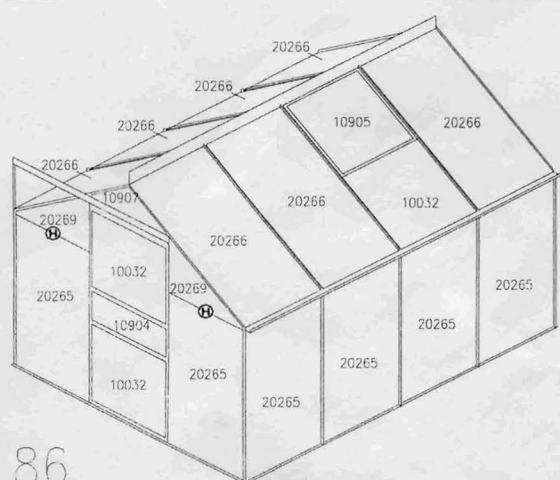

Glazing Plan for 46/66/86/106 Greenhouses With Large Pane Toughened Glass

Follow Glazing and Safety Instructions in Main Assembly Instructions. 'Z' Clips 00458 are not required.

46

46 + Vent

66

86

106

Plain
Gable

Ⓜ Use Clear 'H'
Section 12467
where shown.

An optional 5 bladed louvre window may be available as an accessory.

| | Model | 46 Without Roof Vent | 46 With Roof Vent | 66 | 86 | 106 |
|-------|-----------------------------------|-------------------------|----------------------|----|----|-----|
| Code | Description | | | | | |
| 10032 | 610 x 610 mm Toughened Glass | 2 | 3 | 3 | 3 | 4 |
| 10904 | 610 x 228 mm Toughened Glass | 1 | 1 | 1 | 1 | 1 |
| 10905 | 600 x 545 mm Toughened Glass | 0 | 1 | 1 | 1 | 2 |
| 10907 | 610 x 234 x 20 mm Toughened Glass | 2 | 2 | 2 | 2 | 2 |
| 10983 | 610 x 457 mm Toughened Glass | 1 | 1 | 1 | 1 | 1 |
| 10997 | 610 x 305 mm Toughened Glass | 1 | 1 | 1 | 1 | 1 |
| 20264 | 610 x 445 mm Toughened Glass | 1 | 1 | 1 | 1 | 1 |
| 20265 | 610 x 1210 mm Toughened Glass | 9 | 9 | 11 | 13 | 15 |
| 20266 | 610 x 1144 mm Toughened Glass | 4 | 3 | 5 | 7 | 8 |
| 20267 | 610 x 439 mm Toughened Glass | 1 | 1 | 1 | 1 | 1 |
| 20269 | 610 x 450 x 24 mm Toughened Glass | 4 | 4 | 4 | 4 | 4 |
| 12467 | Clear Plastic 'H' Section 610 mm | 8 | 8 | 8 | 8 | 8 |