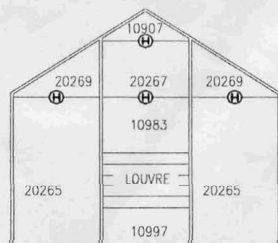

Glazing Plan for 46/66/86/106 Greenhouses With Large Pane Toughened Glass

Follow Glazing and Safety Instructions in Main Assembly Instructions. 'Z' Clips 00458 are not required.

46

46 + Vent

66

86

106

Plain
Gable

Ⓜ Use Clear 'H'
Section 12467
where shown.

An optional 5 bladed louvre window may be available as an accessory.

| | Model | 46 Without Roof Vent | 46 With Roof Vent | 66 | 86 | 106 |
|-------|-----------------------------------|-------------------------|----------------------|----|----|-----|
| Code | Description | | | | | |
| 10032 | 610 x 610 mm Toughened Glass | 2 | 3 | 3 | 3 | 4 |
| 10904 | 610 x 228 mm Toughened Glass | 1 | 1 | 1 | 1 | 1 |
| 10905 | 600 x 545 mm Toughened Glass | 0 | 1 | 1 | 1 | 2 |
| 10907 | 610 x 234 x 20 mm Toughened Glass | 2 | 2 | 2 | 2 | 2 |
| 10983 | 610 x 457 mm Toughened Glass | 1 | 1 | 1 | 1 | 1 |
| 10997 | 610 x 305 mm Toughened Glass | 1 | 1 | 1 | 1 | 1 |
| 20264 | 610 x 445 mm Toughened Glass | 1 | 1 | 1 | 1 | 1 |
| 20265 | 610 x 1210 mm Toughened Glass | 9 | 9 | 11 | 13 | 15 |
| 20266 | 610 x 1144 mm Toughened Glass | 4 | 3 | 5 | 7 | 8 |
| 20267 | 610 x 439 mm Toughened Glass | 1 | 1 | 1 | 1 | 1 |
| 20269 | 610 x 450 x 24 mm Toughened Glass | 4 | 4 | 4 | 4 | 4 |
| 12467 | Clear Plastic 'H' Section 610 mm | 8 | 8 | 8 | 8 | 8 |